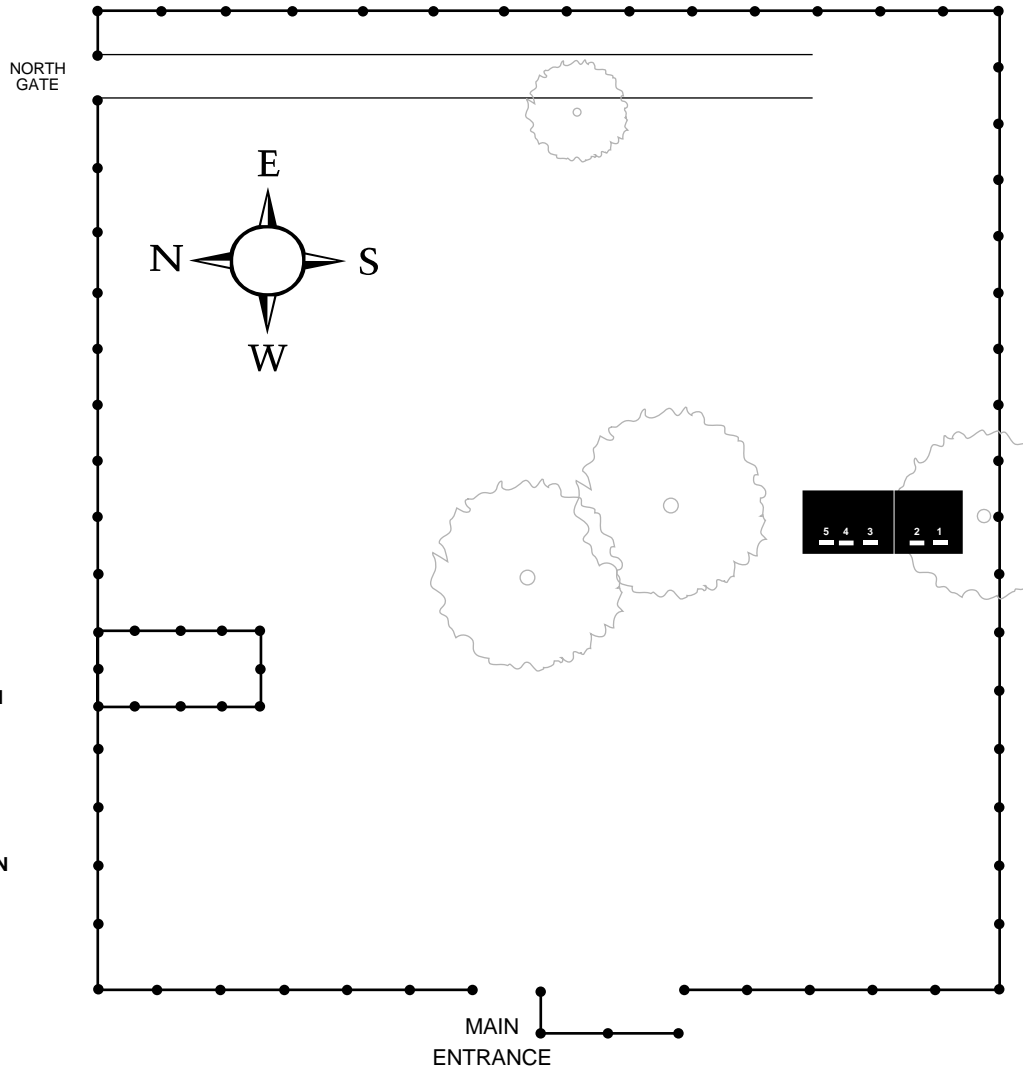

OLD HOLT CEMETERY

1. CARL EDMUND RUCH
 MAR. 26, 1922 - JUL. 15, 1986
 1st husband of Susannah Frances Wilson

2. SUSANNAH FRANCES WILSON RUCH
 JAN. 28, 1921 - May 2000
 7th child / 6th daughter of 10 children
 of Bessie Elizabeth Cooper

3. ALLEN WOODROW WILSON
 NOV. 5, 1914 - APR. 10, 1990
 3rd child / 1st son of 10 children
 of Bessie Elizabeth Cooper

4. BESSIE ELIZABETH COOPER WILSON
 MAY 3, 1891 - SEPT. 23, 1970
 6th child / 2nd daughter of 11 children
 of James Fountain Cooper

5. MATTHEW CORNELIUS WILSON
 JUN. 1, 1882 - FEB. 20, 1942
 Husband of Bessie Elizabeth Cooper