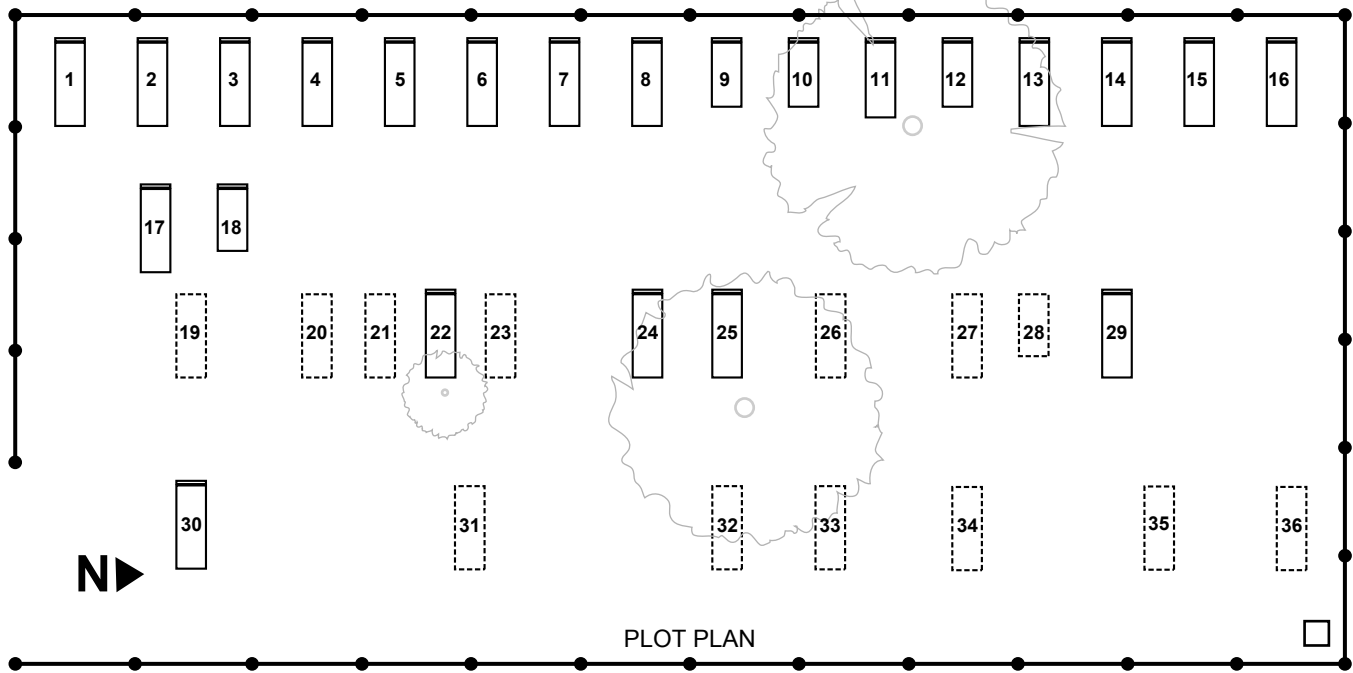

COOPER CEMETERY

LOT PLAN

- | | | | |
|---|--|--|--|
| <p>1. M.R. COOPER
 Aug 24, 1864 - Apr 24, 1941
 <i>Michael Raleigh (Ike) Cooper</i>
 5th child / 5th son of 10 children
 of John Jordan Cooper & Louisa Slay</p> | <p>7. HENRY COOPER
 Feb 14, 1874 - Jan 3, 1892
 <i>Henry Cooper</i>
 1st child of 8 children
 of Henry Moses (Mose) Cooper</p> | <p>14. W.A. COOPER
 Died Apr 20, 1869
 <i>Washington Arnold Cooper</i>
 Father of John Jordan Cooper</p> | <p>23. HENRY MOSES COOPER
 Feb 14, 1852 - Dec 10, 1920 (UNMARKED)
 1st child of 10 children
 of John Jordan Cooper & Louisa Slay</p> |
| <p>2. JOHN R. COOPER
 Jul 15, 1858 - Mar 8, 1893
 <i>John Robinson Cooper</i>
 3th child / 3rd son of 10 children
 of John Jordan Cooper & Louisa Slay</p> | <p>8. ELIZABETH COOPER
 Aug 16, 1852 - Dec 19, 1892
 <i>Elizabeth Reed Cooper</i>
 1st wife of Henry Moses Cooper</p> | <p>15. T.H. WADELL
 Died 1868
 <i>RLDS Missionary</i></p> | <p>24. VINIE LOUISA COOPER
 Feb 29, 1884 - Jan 9, 1909
 5th child / 3rd daughter of 8 children
 of Henry Moses (Mose) Cooper</p> |
| <p>3. DORAH COOPER
 Died Jan 30, 1892
 <i>Martha Dorah Bloodworth Cooper</i>
 Wife of John Robinson Cooper</p> | <p>9. JOSEPH E. COOPER
 Jul 9, 1883 - Mar 20, 1886
 <i>Joseph E. Monroe Cooper</i>
 3rd child / 3rd son of 6 children
 of John Robinson Cooper</p> | <p>16. M.B. son of WM & MARY ELLIS
 Feb 12, 1801 - May 30, 1873</p> | <p>25. WILEY MORRELL
 Feb 15, 1874 - Dec 24, 1912
 <i>Morris Wiley Morrell</i>
 6th child / 4th son of 7 children
 of William & Martha E. Sanders Morrell</p> |
| <p>4. WILLIAM COOPER
 Dec 21, 1855 - Jan 23, 1892
 <i>William Erasmus Cooper</i>
 2nd child / 2nd son of 10 children
 of John Jordan Cooper & Louisa Slay</p> | <p>10. RUIEL COOPER
 Apr 17, 1881 - Jan 28, 1883
 2nd child / 2nd son of 6 children
 of John Robinson Cooper</p> | <p>17. LOUISA COOPER
 Feb 12, 1835 - Oct 17, 1906
 <i>Louisa Slay Cooper</i>
 Wife of John Jordan Cooper
 6th child / 2nd daughter of 10 children
 of William Slay & Selimee Thompson</p> | <p>26. AARON MORRELL
 b: 1864 - d: 1941 (UNMARKED)
 2nd child / 2nd son of 7 children
 of William & Martha E. Sanders Morrell</p> |
| <p>5. JOHN J. COOPER
 May 20, 1820 - Jan 11, 1892
 <i>John Jordan Cooper</i>
 1st child of 4 or 5 children
 of Washington Arnold Cooper</p> | <p>11. DANIEL J. COOPER
 Apr 8, 1867 - May 14, 1883
 <i>Daniel Jordan Cooper</i>
 6th child / 6th son of 10 children
 of John Jordan Cooper & Louisa Slay</p> | <p>18. TIPPIE LOUISA ADAMS
 Dec 30, 1886 - Jun 7, 1907
 6th child / 3rd daughter of 8 children
 of Susannah Demerah Cooper Adams</p> | <p>27. UNKNOWN
 No Headstone</p> |
| <p>6. JOHNNY COOPER
 Apr 26, 1887 - Jan 6, 1892
 <i>John (Johnny) Cooper</i>
 5th child / 5th son of 6 children
 of John Robinson Cooper</p> | <p>12. T.W.S. COOPER
 Mar 13, 1872 - Dec 11, 1880
 <i>Thomas William Slay Cooper</i>
 8th child / 7th son of 10 children
 of John Jordan Cooper & Louisa Slay</p> | <p>19. UNKNOWN
 No Headstone</p> | <p>28. UNKNOWN
 No Headstone</p> |
| | <p>13. SELIMEA COOPER
 Aug 19, 1869 - Dec 7, 1872
 7th child / 1st daughter of 10 children
 of John Jordan Cooper & Louisa Slay</p> | <p>20. UNKNOWN
 No Headstone</p> | <p>29. JAMES U. COOPER
 Nov 12, 1884 - Apr 10, 1893
 <i>James Unwin Cooper</i>
 3rd child / 3rd son of 11 children
 of James Fountain Cooper</p> |
| | | <p>21. UNKNOWN
 No Headstone</p> | <p>30. WESTLEY HARALSON
 1840-1912 CSA (placed 1998)</p> |
| | | <p>22. TOM F. COOPER
 Sep 30, 1879 - Feb 20, 1918
 <i>Thomas Franklin (Tom) Cooper</i>
 2nd child / 2nd son of 8 children
 of Henry Moses (Mose) Cooper</p> | <p>31 - 36 UNKNOWN
 (No Headstone)</p> |