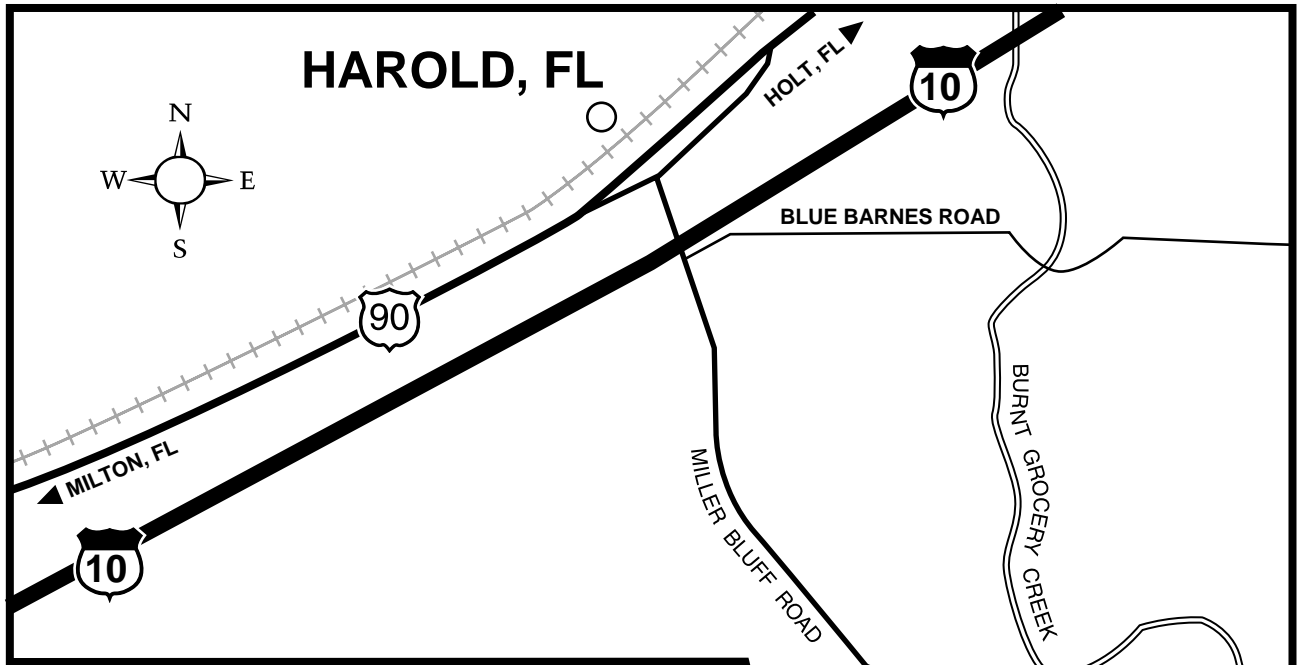

# MILLER BLUFF CEMETERY

Copyright © 2000 COOPER DESIGN STUDIOS, INC.

**JORDAN COOPER**  
 Mar. 27, 1890 - abt. 1953  
 5th child / 3rd son of 5 children of  
 Henry Moses (Mose) Cooper  
 and Elizabeth Reed Cooper  
 (wooden marker, almost gone)

**MILLER  
 BLUFF  
 CEMETERY**

FISHER  
 OLD MILL ROAD

YELLOW RIVER

updated: Oct 2000

**MAGGIE (IDA) HELMS COOPER**  
 JUN. 13, 1884 - OCT. 28, 1928  
 2nd wife of Charles Robinson Cooper