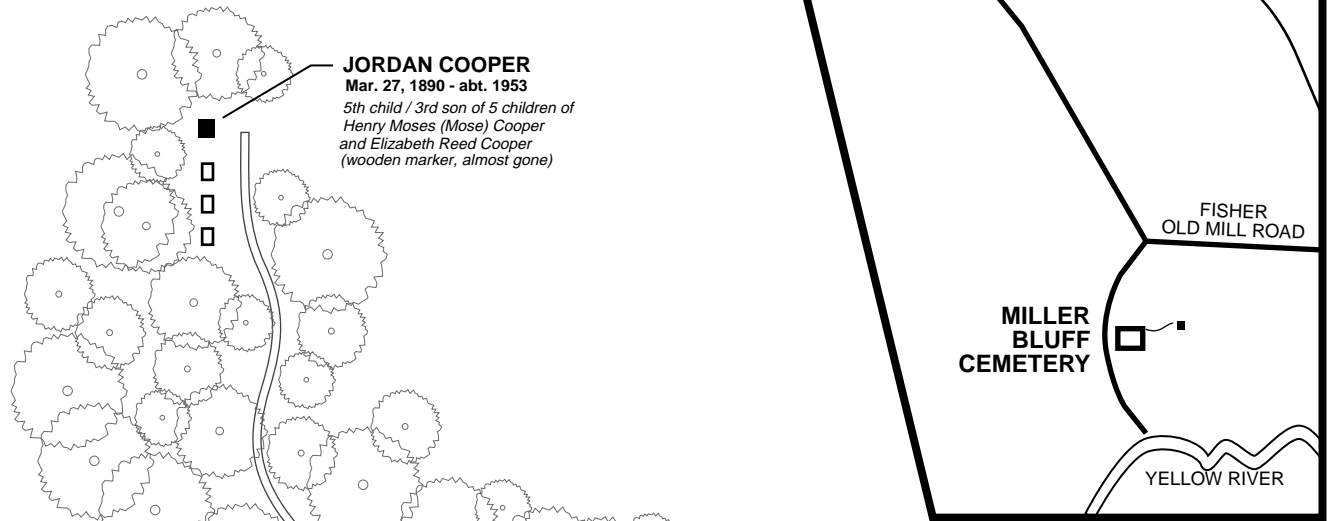

# MILLER BLUFF CEMETERY

Copyright © 2000 COOPER DESIGN STUDIOS, INC.

**JORDAN COOPER**  
 Mar. 27, 1890 - abt. 1953  
 5th child / 3rd son of 5 children of  
 Henry Moses (Mose) Cooper  
 and Elizabeth Reed Cooper  
 (wooden marker, almost gone)

**MILLER  
 BLUFF  
 CEMETERY**

FISHER  
 OLD MILL ROAD

YELLOW RIVER

updated: Oct 2000

**MAGGIE (IDA) HELMS COOPER**  
 JUN. 13, 1884 - OCT. 28, 1928  
 2nd wife of Charles Robinson Cooper