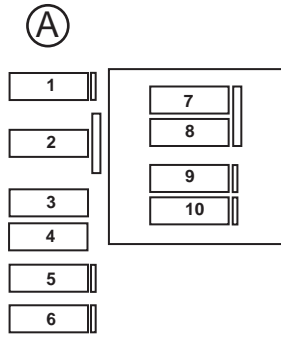

HOLT CEMETERY

1. **MARSHALL FISHER COOPER**
SEP 17, 1912 - JUN 29, 1957
2nd child / 1st son of Charles Robinson Cooper
2. **CHARLES ROBINSON COOPER**
DEC 17, 1880 - APR 15, 1945
1st child of 11 children of James Fountain Cooper
3. **JAMES FOUNTAIN COOPER**
(UNMARKED) APR 17, 1861 - NOV 11, 1932
4th child of 10 children of John Jordan Cooper
4. **LUCYANN M. LEVINS COOPER**
(UNMARKED) AUG 20, 1861 - DEC 21, 1937
wife of James Fountain Cooper
5. **THOMAS DAVID COOPER**
NOV 8, 1893 - DEC 3, 1946
7th child / 5th son of James Fountain Cooper
6. **MARTHA COOPER JOHNSON**
JUL 17, 1926 - FEB 25, 1947
3rd child / 2nd daughter of Thomas David Cooper
7. **GEORGE WASHINGTON COOPER**
OCT 13, 1882 - MAY 17, 1945
2nd child / 2nd son of James Fountain Cooper
8. **MARY EDNA ADAMS COOPER**
NOV 9, 1888 - DEC 30, 1969
wife of George Washington Cooper