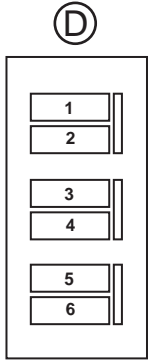

HOLT CEMETERY

1. **MARSHALL FISHER COOPER**
  SEP 17, 1912 - JUN 29, 1957
  2nd child / 1st son of Charles Robinson Cooper
2. **CHARLES ROBINSON COOPER**
  DEC 17, 1880 - APR 15, 1945
  1st child of 11 children of James Fountain Cooper
3. **JAMES FOUNTAIN COOPER**
  (UNMARKED) APR 17, 1861 - NOV 11, 1932
  4th child of 10 children of John Jordan Cooper
4. **LUCYANN M. LEVINS COOPER**
  (UNMARKED) AUG 20, 1861 - DEC 21, 1937
  wife of James Fountain Cooper
5. **THOMAS DAVID COOPER**
  NOV 8, 1893 - DEC 3, 1946
  7th child / 5th son of James Fountain Cooper
6. **MARTHA COOPER JOHNSON**
  JUL 17, 1926 - FEB 25, 1947
  3rd child / 2nd daughter of Thomas David Cooper
7. **GEORGE WASHINGTON COOPER**
  OCT 13, 1882 - MAY 17, 1945
  2nd child / 2nd son of James Fountain Cooper
8. **MARY EDNA ADAMS COOPER**
  NOV 9, 1888 - DEC 30, 1969
  wife of George Washington Cooper

9. **MORRIS BRYANT COOPER**
  APR 10, 1909 - MAR 30, 1971
  Only child of George Washington Cooper
10. **FLORENCE (PANSY) HARTLESS COOPER**
  June 03, 1909 - Mar 22, 2005
  Wife of Morris Bryant Cooper

1. **JOHN JORDAN COOPER, JR.**
  DEC 19, 1938 - OCT 19, 2000
  3rd child / 2nd son of John Jordan Cooper, Sr.
2. **JOHN JORDAN COOPER, SR.**
  MAR 5, 1889 - APR 14, 1968
  5th child / 4th son of James Fountain Cooper
3. **NANCY JANE COOPER**
  AUG 24, 1952 - AUG 24, 1952
  6th child / 3rd daughter of John Jordan Cooper, Sr.
4. **MARSHA LYNN COOPER**
  AUG 21, 1958 - AUG 21, 1958
  7th child / 4th daughter of John Jordan Cooper, Sr.

1. **RICHARD HARVEY**
  OCT 10, 1931
  Husband of Renee Jean Nelson
2. **RENEE JEAN NELSON HARVEY**
  ARR 6, 1937 - APR 3, 1999
  6th child / 2nd daughter of Leila Anges Cooper Nelson
3. **BEDA KENDRIK NELSON**
  DEC 3, 1901 - NOV 26, 1956
  Husband of Leila Anges Cooper
4. **LEILA ANGES COOPER NELSON**
  FEB 7, 1904 - APR 27, 1980
  11th child / 5th daughter of James Fountain Cooper