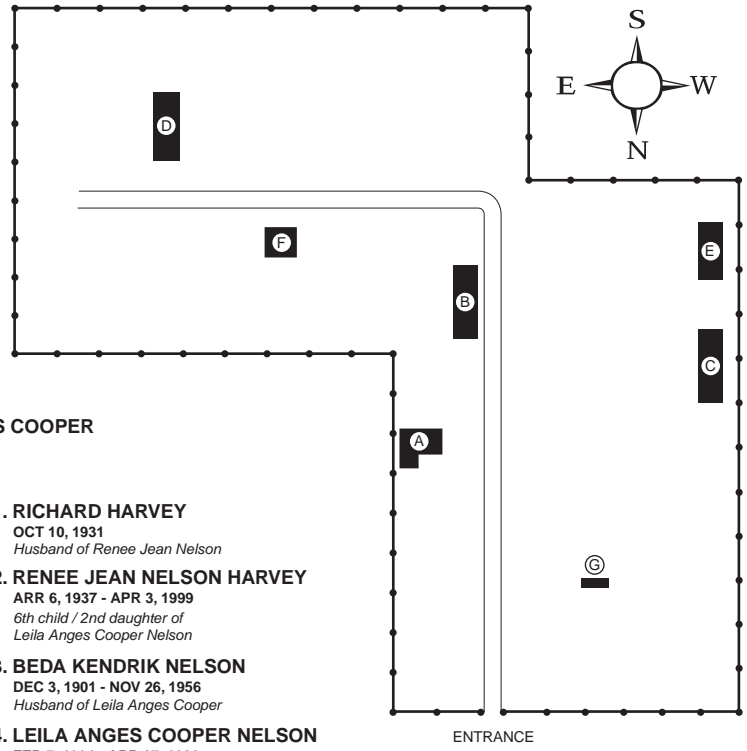

HOLT CEMETERY

1. **MARSHALL FISHER COOPER**
SEP 17, 1912 - JUN 29, 1957
2nd child / 1st son of Charles Robinson Cooper
2. **CHARLES ROBINSON COOPER**
DEC 17, 1880 - APR 15, 1945
1st child of 11 children of James Fountain Cooper
3. **JAMES FOUNTAIN COOPER**
(UNMARKED) APR 17, 1861 - NOV 11, 1932
4th child of 10 children of John Jordan Cooper
4. **LUCYANN M. LEVINS COOPER**
(UNMARKED) AUG 20, 1861 - DEC 21, 1937
wife of James Fountain Cooper
5. **THOMAS DAVID COOPER**
NOV 8, 1893 - DEC 3, 1946
7th child / 5th son of James Fountain Cooper
6. **MARTHA COOPER JOHNSON**
JUL 17, 1926 - FEB 25, 1947
3rd child / 2nd daughter of Thomas David Cooper
7. **GEORGE WASHINGTON COOPER**
OCT 13, 1882 - MAY 17, 1945
2nd child / 2nd son of James Fountain Cooper
8. **MARY EDNA ADAMS COOPER**
NOV 9, 1888 - DEC 30, 1969
wife of George Washington Cooper

9. **MORRIS BRYANT COOPER**
APR 10, 1909 - MAR 30, 1971
Only child of George Washington Cooper
10. **FLORENCE (PANSY) HARTLESS COOPER**
June 03, 1909 - Mar 22, 2005
Wife of Morris Bryant Cooper

1. **JOHN JORDAN COOPER, JR.**
DEC 19, 1938 - OCT 19, 2000
3rd child / 2nd son of John Jordan Cooper, Sr.
2. **JOHN JORDAN COOPER, SR.**
MAR 5, 1889 - APR 14, 1968
5th child / 4th son of James Fountain Cooper
3. **NANCY JANE COOPER**
AUG 24, 1952 - AUG 24, 1952
6th child / 3rd daughter of John Jordan Cooper, Sr.
4. **MARSHA LYNN COOPER**
AUG 21, 1958 - AUG 21, 1958
7th child / 4th daughter of John Jordan Cooper, Sr.