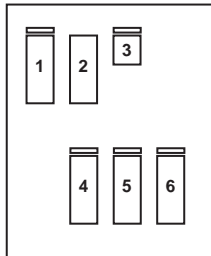

(B)

1. **FRED NEWMAN COOPER**
  JAN. 23, 1907 - MAR. 20, 1965
  1st child of 4 children of John Williamson Cooper
2. **VERA T. CAVANAUGH COOPER DAVIS**
  MAY 10, 1911 - NOV 16, 1990
  Wife of Fred Newman Cooper
3. **JAMES AUTHUR COOPER**
  1942 - 1944
  1st child of 4 children of Fred Newman Cooper
4. **HAFTON COOPER**
  MAR. 16, 1912 - DEC. 12, 1965
  3rd child / 3rd son of John Williamson Cooper
5. **JOHN WILLIAMSON (WILLIE) COOPER**
  NOV. 8, 1882 - DEC. 20, 1955
  3rd child / only son of William Erasmus Cooper
6. **VIOLA AMOS COOPER**
  APR. 15, 1887 - SEPT. 26, 1974
  Wife of John Williamson Cooper