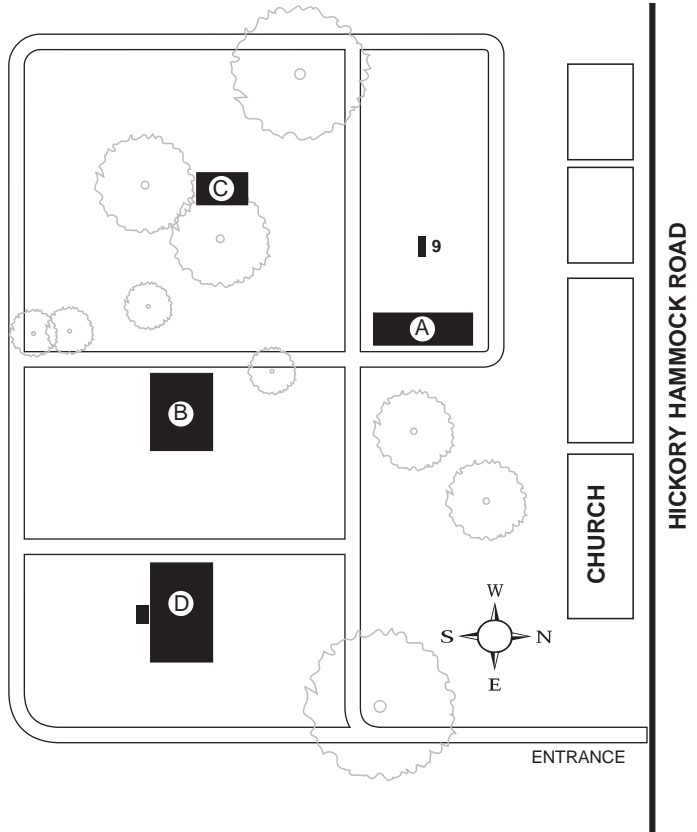

(C)

1. **ETHEL CAULEY COOPER**
  AUG. 24, 1909
  2nd wife of Thomas Lynn Cooper
2. **THOMAS LYNN COOPER**
  FEB. 20, 1917 - SEPT. 10, 1984
  *7th child / 2nd son of Thomas Franklin Cooper
  (US Army WWII)*