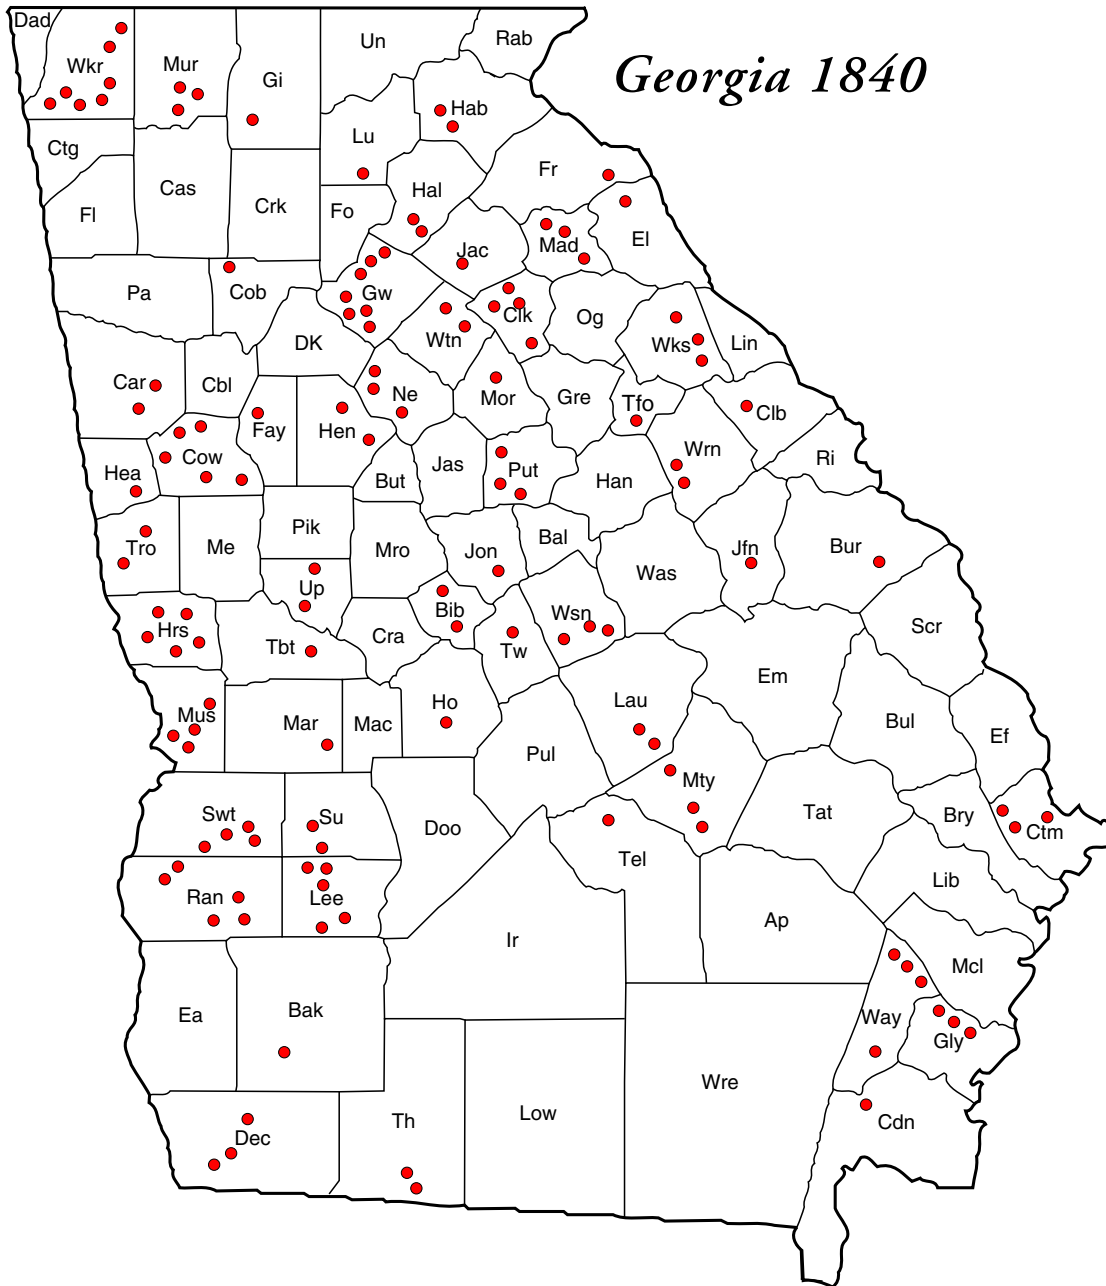

Georgia 1840

● Each dot represents a Cooper family.

Decatur County

- **Samuel Cooper - (30 - 40)**
- 1 - female - (30 - 40)
- 3 - males - (15 - 20)
- 1 - female - (0 - 5)
- 2 - females - (5 - 10)
- 2 - females - (15 - 20)