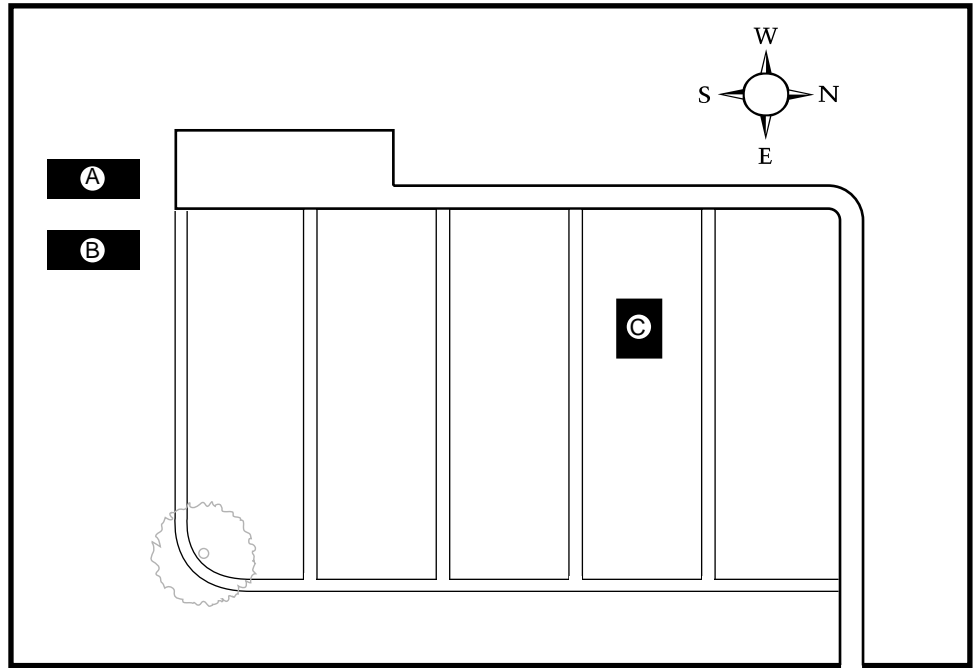

CRAIN CEMETERY

(A)

1. **FRANK P. CAWTHON**
  JUL. 28, 1880 - JUN. 17, 1961
  Husband of Elizabeth Cooper Cawthon
2. **ELIZABETH (LIZZIE) COOPER CAWTHON**
  FEB. 15, 1896 - MAY 9, 1972
  *2nd child / 2nd daughter of 5 children
  of Michael Raleigh (Ike) Cooper*
3. **WALTER KEHOE (BUD) COOPER**
  SEP. 1, 1908 - JAN. 7, 1971
  *5th child / 2nd son of 5 children
  of Michael Raleigh (Ike) Cooper*
4. **RAYMOND LEROY (RAY) COOPER**
  NOV. 4, 1897 - JAN. 24, 1977
  *3rd child / 1st son of 5 children
  of Michael Raleigh (Ike) Cooper*

(B)

1. **ALICE ELIZABETH (DOLLIE) OWENS COOPER**
  MAY 30, 1866 - AUG. 1, 1945
  Wife of Michael Raleigh Cooper
2. **OWENS**
3. **OWENS**
4. **CHAD OWENS**
5. **JAMES OWENS**
6. **JOHN OWENS**
7. **JOHN J. OWENS**
  DEC. 12, 1821 - FEB. 6, 1907
8. **MARTHA A. OWENS**
  SEPT. 2, 1835 - FEB. 19, 1910

ENTRANCE

(C)

1. **CYNTHIA JEAN DEBOSE**
  SEPT. 5, 1959 - JUL. 2, 1983
  *Daughter of Imogene Adams DeBose
  Great granddaughter of
  Susannah Demerah Cooper Adams*
2. **ELVIRA (TENNIE) PACE ADAMS**
  FEB. 3, 1907 - SEPT. 6, 1984
  *Wife of Ruben Adams
  Daughter-in-law of
  Susannah Demerah Cooper Adams*