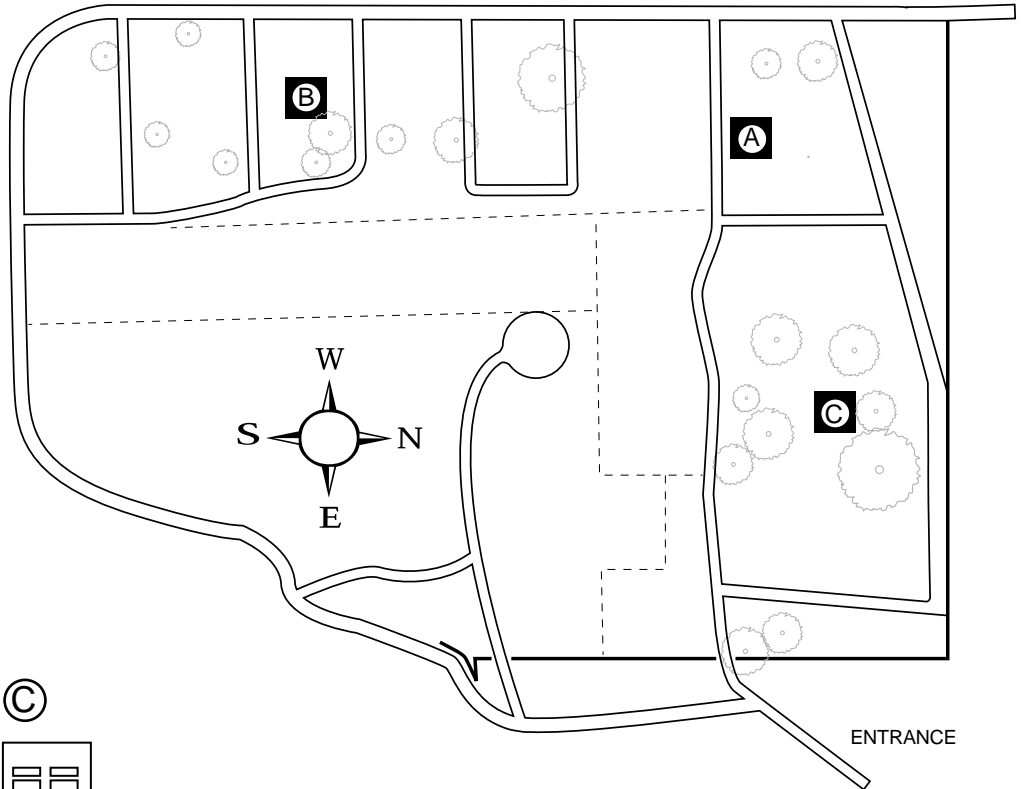

# BAGDAD CEMETERY

(A)

1. **GEORGE HENRY BAIN**  
JAN 7, 1872 - APR 6, 1960  
*Husband of Hettie Caroline Cooper*
2. **HETTIE CAROLINE COOPER BAIN**  
DEC 28, 1878 - APR 25, 1956  
*1st child of 4 children  
of William Erasmus Cooper*
3. **NELLIE MAE BAIN**  
JAN 29, 1905 - MAR 2, 1934  
*4th child / 2nd daughter of 5 children  
of Hettie Caroline Cooper Bain*
4. **WINNIE BLOODWORTH COOPER**  
MAR 6, 1850 - SEP 8, 1939  
*Wife of William Erasmus Cooper*
5. **LOUISA BESSIE (LIZA) COOPER**  
MAY 11, 1889 - JAN 15, 1957  
*4th child / 3rd daughter of 4 children  
of William Erasmus Cooper*

(B)

1. **JAMES RASMUS (JIM) BAIN**  
FEB 28, 1900 - MAR 16, 1977  
*2nd child / 1st son of 5 children  
of Hettie Caroline Cooper Bain*
2. **HETTIE MAE LOCKE BAIN**  
SEP 28, 1905 - AUG 1, 1988  
*Wife of James Rasmus Bain*

(C)

1. **SARAH COOPER SORRELLS**  
NOV 19, 1880 - OCT 29, 1934  
*2nd child / 2nd daughter of 4 children  
of William Erasmus Cooper*
2. **W. CHARLIE SORRELLS**  
FEB 2, 1881 - FEB 29, 1936  
*Husband of Sarah Cooper*